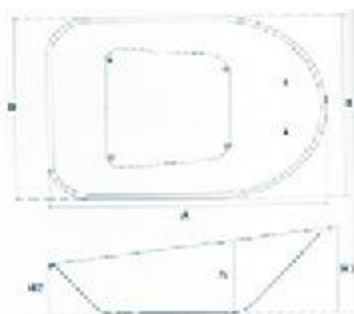

WHEEL BARROW ZQ1

WHEEL BARROW ZQ2

WHEEL BARROW ZQ3

WHEEL BARROW ZQ4

WHEEL BARROW

A	B	D	H ₁	H ₂	h
690	430	430	295	105	248

WH0201

Load(kg)	10KG
Water capacity	20L
Sand capacity	0.6CBF
Wheel	8"x1.75" Solid
LxHxCxAxBxh	625x340x310x590x430x248
QTY	2200pcs/40GP

WB0400

Load(kg)	20
Water capacity	-
Sand capacity	-
Wheel	3.00-4
LxHxCxAxBxh	1118x767x525x850x690x375
QTY	1100pcs/40GP

WB0402

Load(kg)	20
Water capacity	-
Sand capacity	-
Wheel	3.00-4
LxHxCxAxBxh	1075x830x650x836x595x370
QTY	1100pcs/40GP

WB1200

Load(kg)	100
Water capacity	47
Sand capacity	4
Wheel	13"x3"A
LxHxCxAxBxh	1340x500x550x785x715x194
QTY	2400pcs/40GP

WB1206

Load(kg)	100
Water capacity	47
Sand capacity	4
Wheel	3.25/3.00-8
LxHxCxAxBxh	1415x500x610x785x715x194
QTY	640pcs/40GP

WB5201

Load(kg)	130
Water capacity	70
Sand capacity	5
Wheel	13" x 37A
LxHxCxAxBxh	1450x1660x1980x980x700x294
QTY	2400pcs/40'HQ

WB7204

Load(kg)	80
Water capacity	75
Sand capacity	5
Wheel	4.00-6
LxHxCxAxBxh	1310x770x550x895x642x235
QTY	2400pcs/40'GP