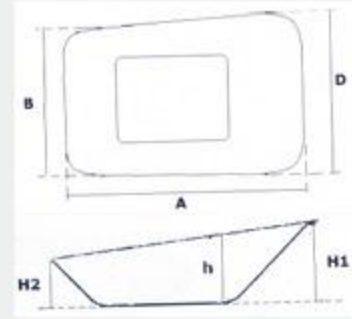

A	B	D	H₁	H₂	h
900	550	590	300	180	245

WB6414A

- Load(kg) 150
- Water capacity 85
- Sand capacity 6
- Wheel 4.00-8 Pneumatic
- LxHxCxAxBxh 1450x580x600x900x550x245
- QTY 1100pcs/40GP