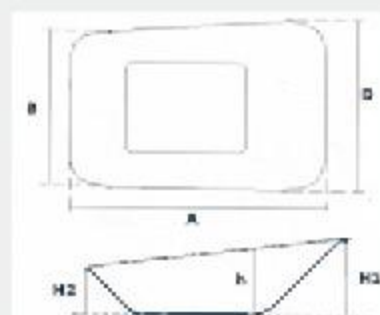

A	B	D	H₁	H₂	h
860	600	600	315	165	280

WB6415

Load(kg) 200
Water capacity 85
Sand capacity 5
Wheel 4.00-8 Pnoma30
LxHxCxAxBxh 1600x550x580x660x600x280
QTY 1100pcs/40'GP