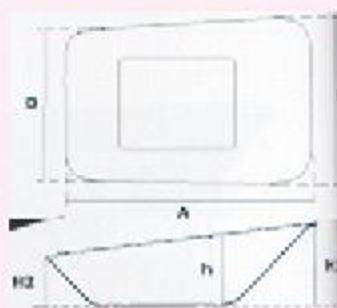

WB6220

Load(kg)	130
Water capacity	65
Sand capacity	5
Wheel	3.00-8
LxHxCxAxBxH	1355x545x546x815x662x205
QTY	1800pcs/20'GP

WB6411

Load(kg)	130
Water capacity	65
Sand capacity	5
Wheel	13"x3"A
LxHxCxAxBxH	1400x460x550x600x670x250
QTY	2400pcs/40'GP

WHEEL BARROW

A	B	D	H ₁	H ₂	h
820	670	620	230	130	205

WB6203

Load(kg)	130
Water capacity	65
Sand capacity	5
Wheel	3.25/3.00-8 Pneumatic
LxHxCxAxBxh	1390x460x560x820x670x205mm
QTY	1200pcs/20'GP

WB6204

Load(kg)	120
Water capacity	65
Sand capacity	5
Wheel	15" x 4" A
LxHxCxAxBxh	1290x545x560x820x665x250
QTY	1800pcs/40'GP