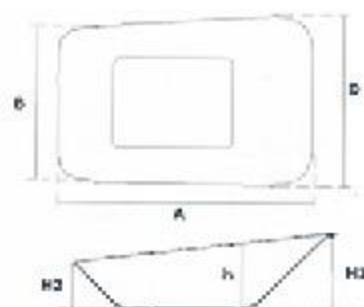

WB6427

Load(kg)	100
Water capacity	65
Sand capacity	4.5
Wheel	4.00-8
LxHxCxAxBxh	1300x615x570x905x678x287
QTY	1500pcs/40'GP

WB6404D

Load(kg)	200
Water capacity	85
Sand capacity	5
Wheel	16" X 4.00-8
LxHxCxAxBxh	1300x880x620x880x595x260
QTY	1200pcs/40'HQ

WHEEL BARROW

A	B	D	H ₁	H ₂	h
860	600	600	315	165	280

WB6416

Load(kg) 200
 Water capacity 85
 Sand capacity 5
 Wheel 4.00-8 Pneumatic
 LxHxCxAxBxh 1420x560x580x860x600x280
 QTY 1100PCS/40'GP

WB6203A

Load(kg) 150
 Water capacity 65
 Sand capacity 5
 Wheel 3.25/3.00-8 Pneumatic
 LxHxCxAxBxh 1400x480x560x820x570x205
 QTY 2000PCS/40'GP