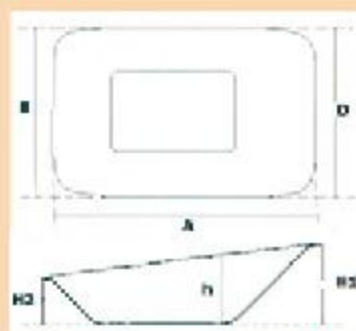

A	B	D	H₁	H₂	h
805	605	605	220	190	200

WB5204

Load(kg)	80
Water capacity	50
Sand capacity	4.5
Wheel	4.00-6 pneumatic
LxHxCxAxBxh	1270x610x570x805x605x200
QTY	1900pcs/40'GP